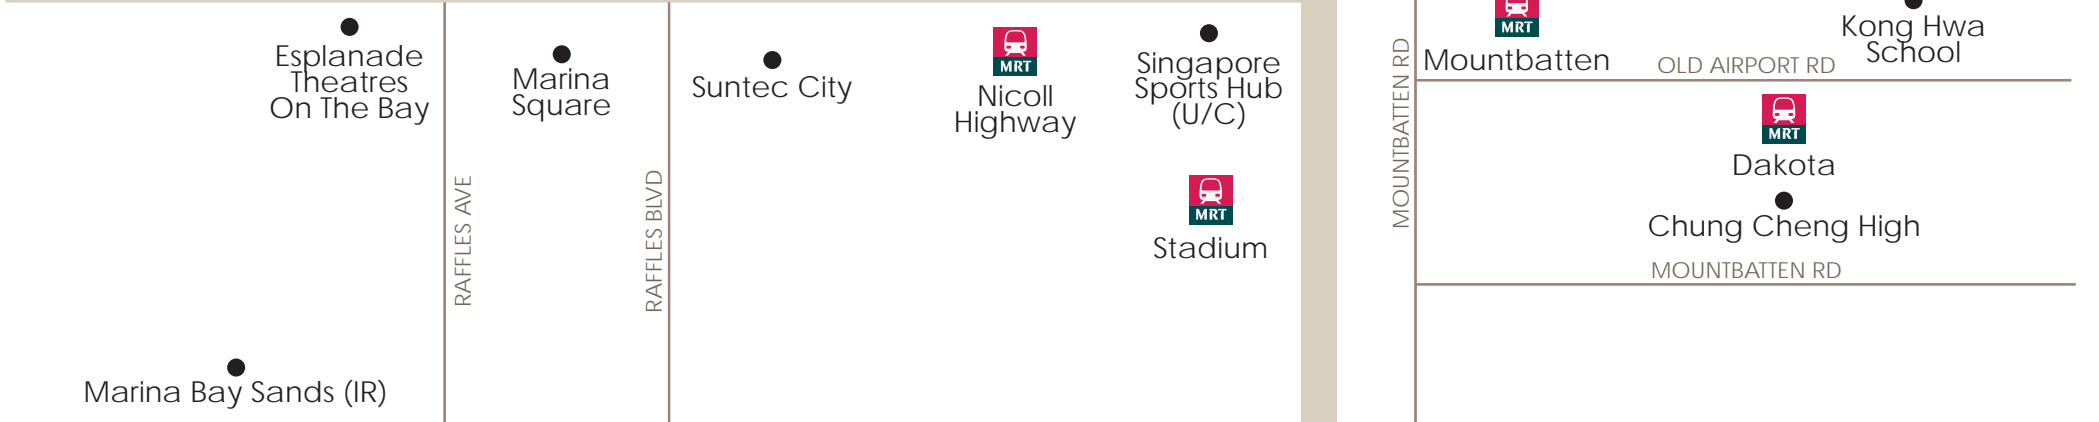

CENTRAL EXPRESSWAY (CTE)

NICOLL HIGHWAY

EAST COAST PARKWAY (ECP)

The Singapore Flyer